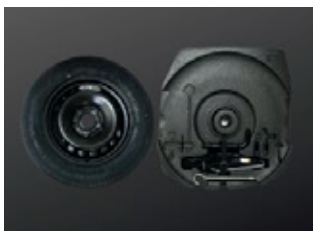

KE4104K30A

SPARE WHEEL KIT

£402

The Spare Wheel Kit comes with everything you need to change the wheel, so in the event of a blowout you can pull over into a safe space, quickly swap it over and then be back on your way. Not compatible with HEV.