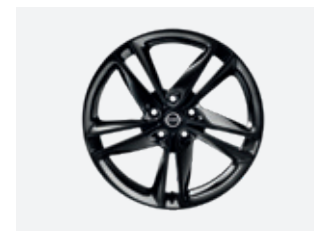

£135

This elegant entry guard protects your X-Trail against bumps & scratches when loading & unloading.

KE9676F540

ILLUMINATED ENTRY GUARDS

£247

Add a premium touch and brighten up your journey with a set of illuminated entry guards.

2000000006360

ROOF BIKE CARRIER & CROSS BARS

£388

Kit includes cross bars for your roof rails and one bike carrier. Load carrier and bike carrier is also available.

KE5436F560

ALUMINIUM SIDE STEPS

£715

An urban maestro and a cross-country pro, give your X-Trail an edge with aluminium side steps.

2000000007645

19" ALLOY WHEELS - IBISCUS

£1,418

There's nothing like a new set of wheels to stand out from the crowd. Fall for the 19" Ibisus design.

KS2804E11A

FOCAL MUSIC LIVE SPEAKERS

£308

Focal Music Live speakers and separate tweeters will improve your Nissan vehicles sound, thanks to an improved sound staging, providing reality and precision to your music. Includes: 2x Front Speakers, 2x Front Tweeters.