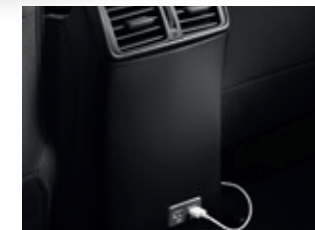

£268

Keep your pets or luggage separate with this tailor made partition.

KE930HV500

DOUBLE USB SOCKET

£125

Keep everyone's devices charged with this double USB socket.

KE9674C520

ALUMINIUM TRUNK ENTRY GUARDS